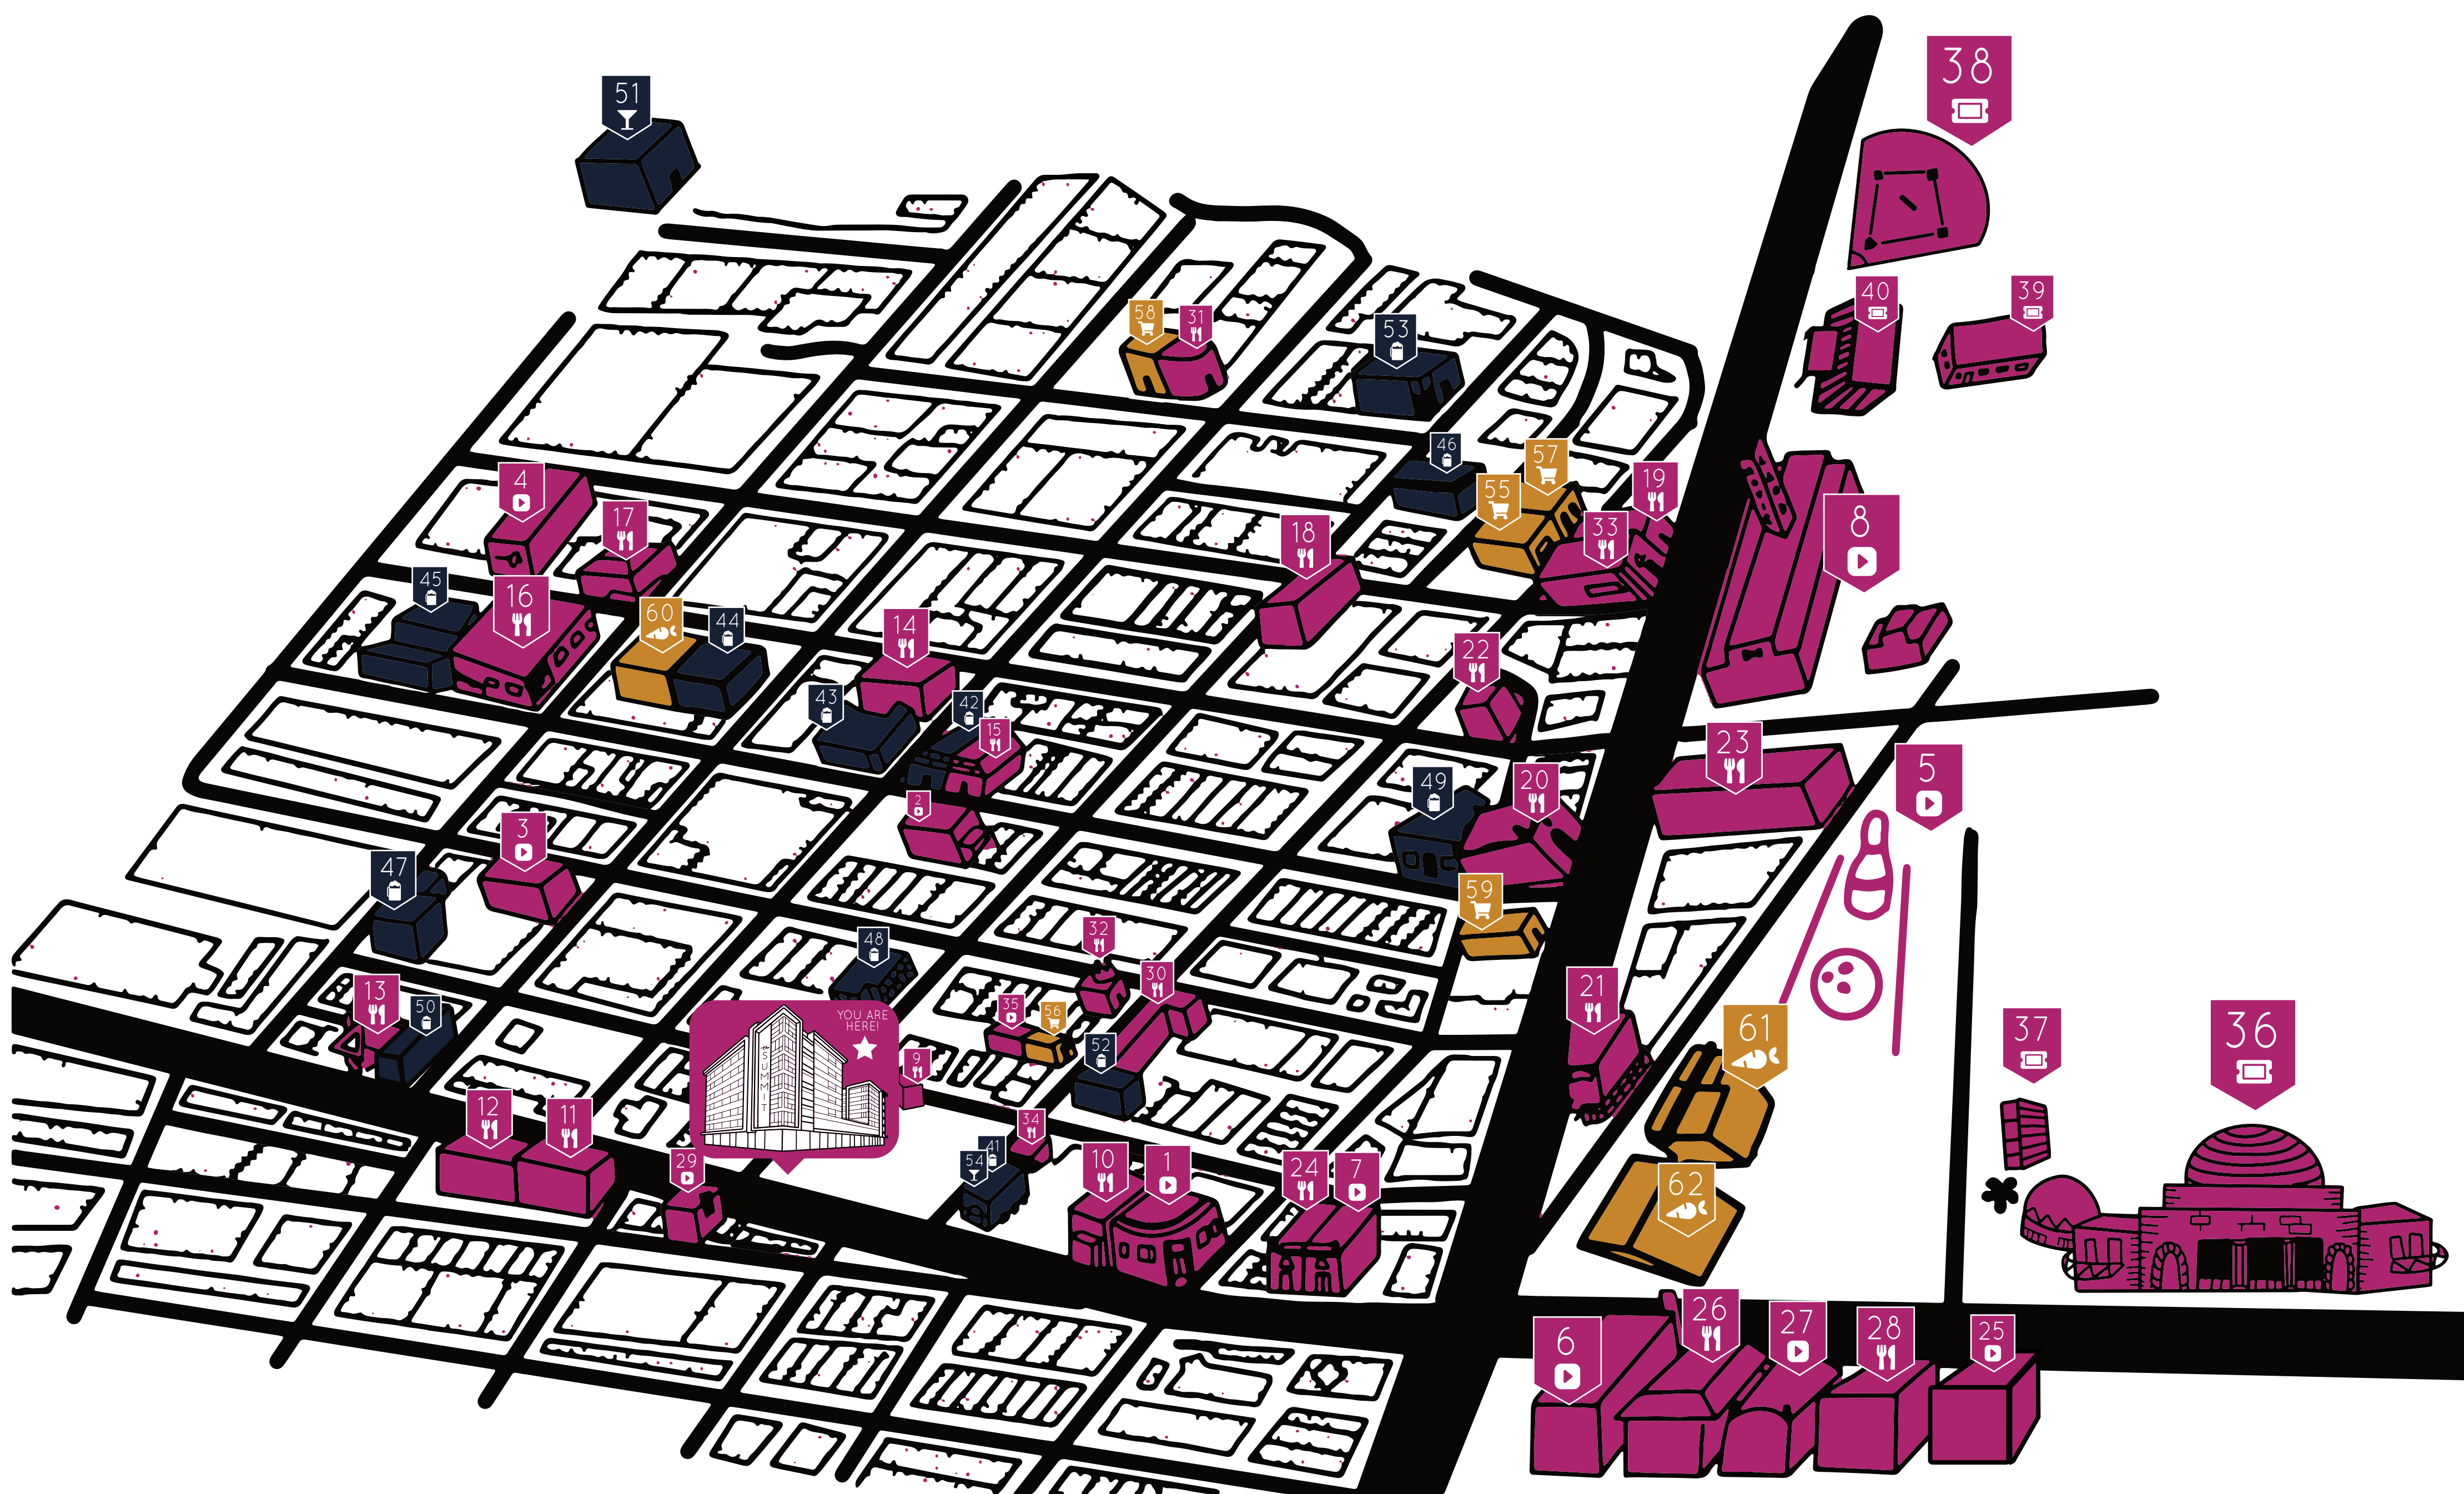

the SUMMIT

AT SCOTT'S ADDITION

URBAN EDGE. LUXURY ATTITUDE.

EXPLORE YOUR NEIGHBORHOOD!

RESTAURANTS, ENTERTAINMENT & ATTRACTIONS

1. Bingo Beer Co.
2. Circuit Arcade Bar
3. Slingshot Social Game Club
4. Tang & Biscuit
5. River City Roll
6. The Broadberry
7. The Hof
8. Movieland Cinemas
9. Lunch. | Supper!
10. Perch
11. McLeans
12. Lemon Cuisine of India
13. Don't Look Back - Triple
14. ZZQ
15. Smohk
16. Tazza Kitchen
17. The Dairy Bar
18. Urban Farmhouse
19. Potbelly
20. Fat Dragon
21. En Su Boca
22. Moore Street Café
23. Buz & Ned's
24. Peter Chang's
25. Lalo's Cocina
26. Sabai
27. Temple
28. Gus's Bar & Grill
29. Blanchard's Coffee
30. Longoven
31. Brenner Pass
32. King of Pops
33. Gelati Celesti
34. People's Pie
35. Recluse Roasting Project

BREWERIES, CIDERIES, WINE & MORE

41. Three Notch'd Brewing
42. Strangeways Brewing
43. Ardent Craft Ales
44. Våsen Brewing Company
45. Starr Hill Beer Hall
46. Isley Brewing
47. The Veil Brewing Co.
48. Blue Bee Cider
49. Buskey Cider
50. Courthouse Creek Cider
51. Brambly Park Winery
52. Black Heath Meadery
53. Reservoir Distillery
54. Richmond Wine Station

SHOPPING

55. Class and Trash
56. Wax Moon Records
57. Stuff!
58. Jackson & James Men's Clothing
59. Sheppard Street Antiques

GROCERIES

60. Stella's Grocery
61. Aldi
62. CVS Pharmacy